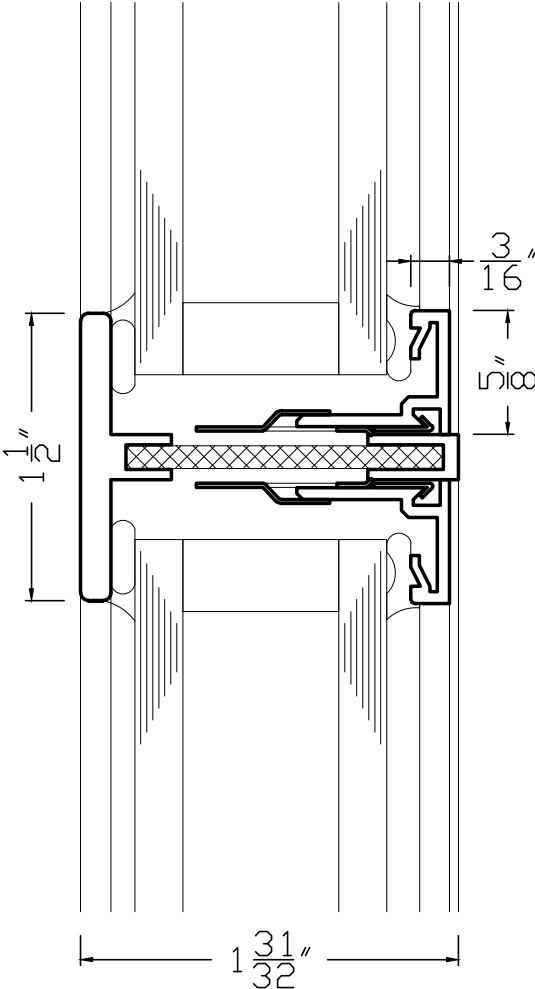

T5000 PROJECTED VENT – MUNTIN DETAILS

| '20

WINDOWS + DOORS + MORE